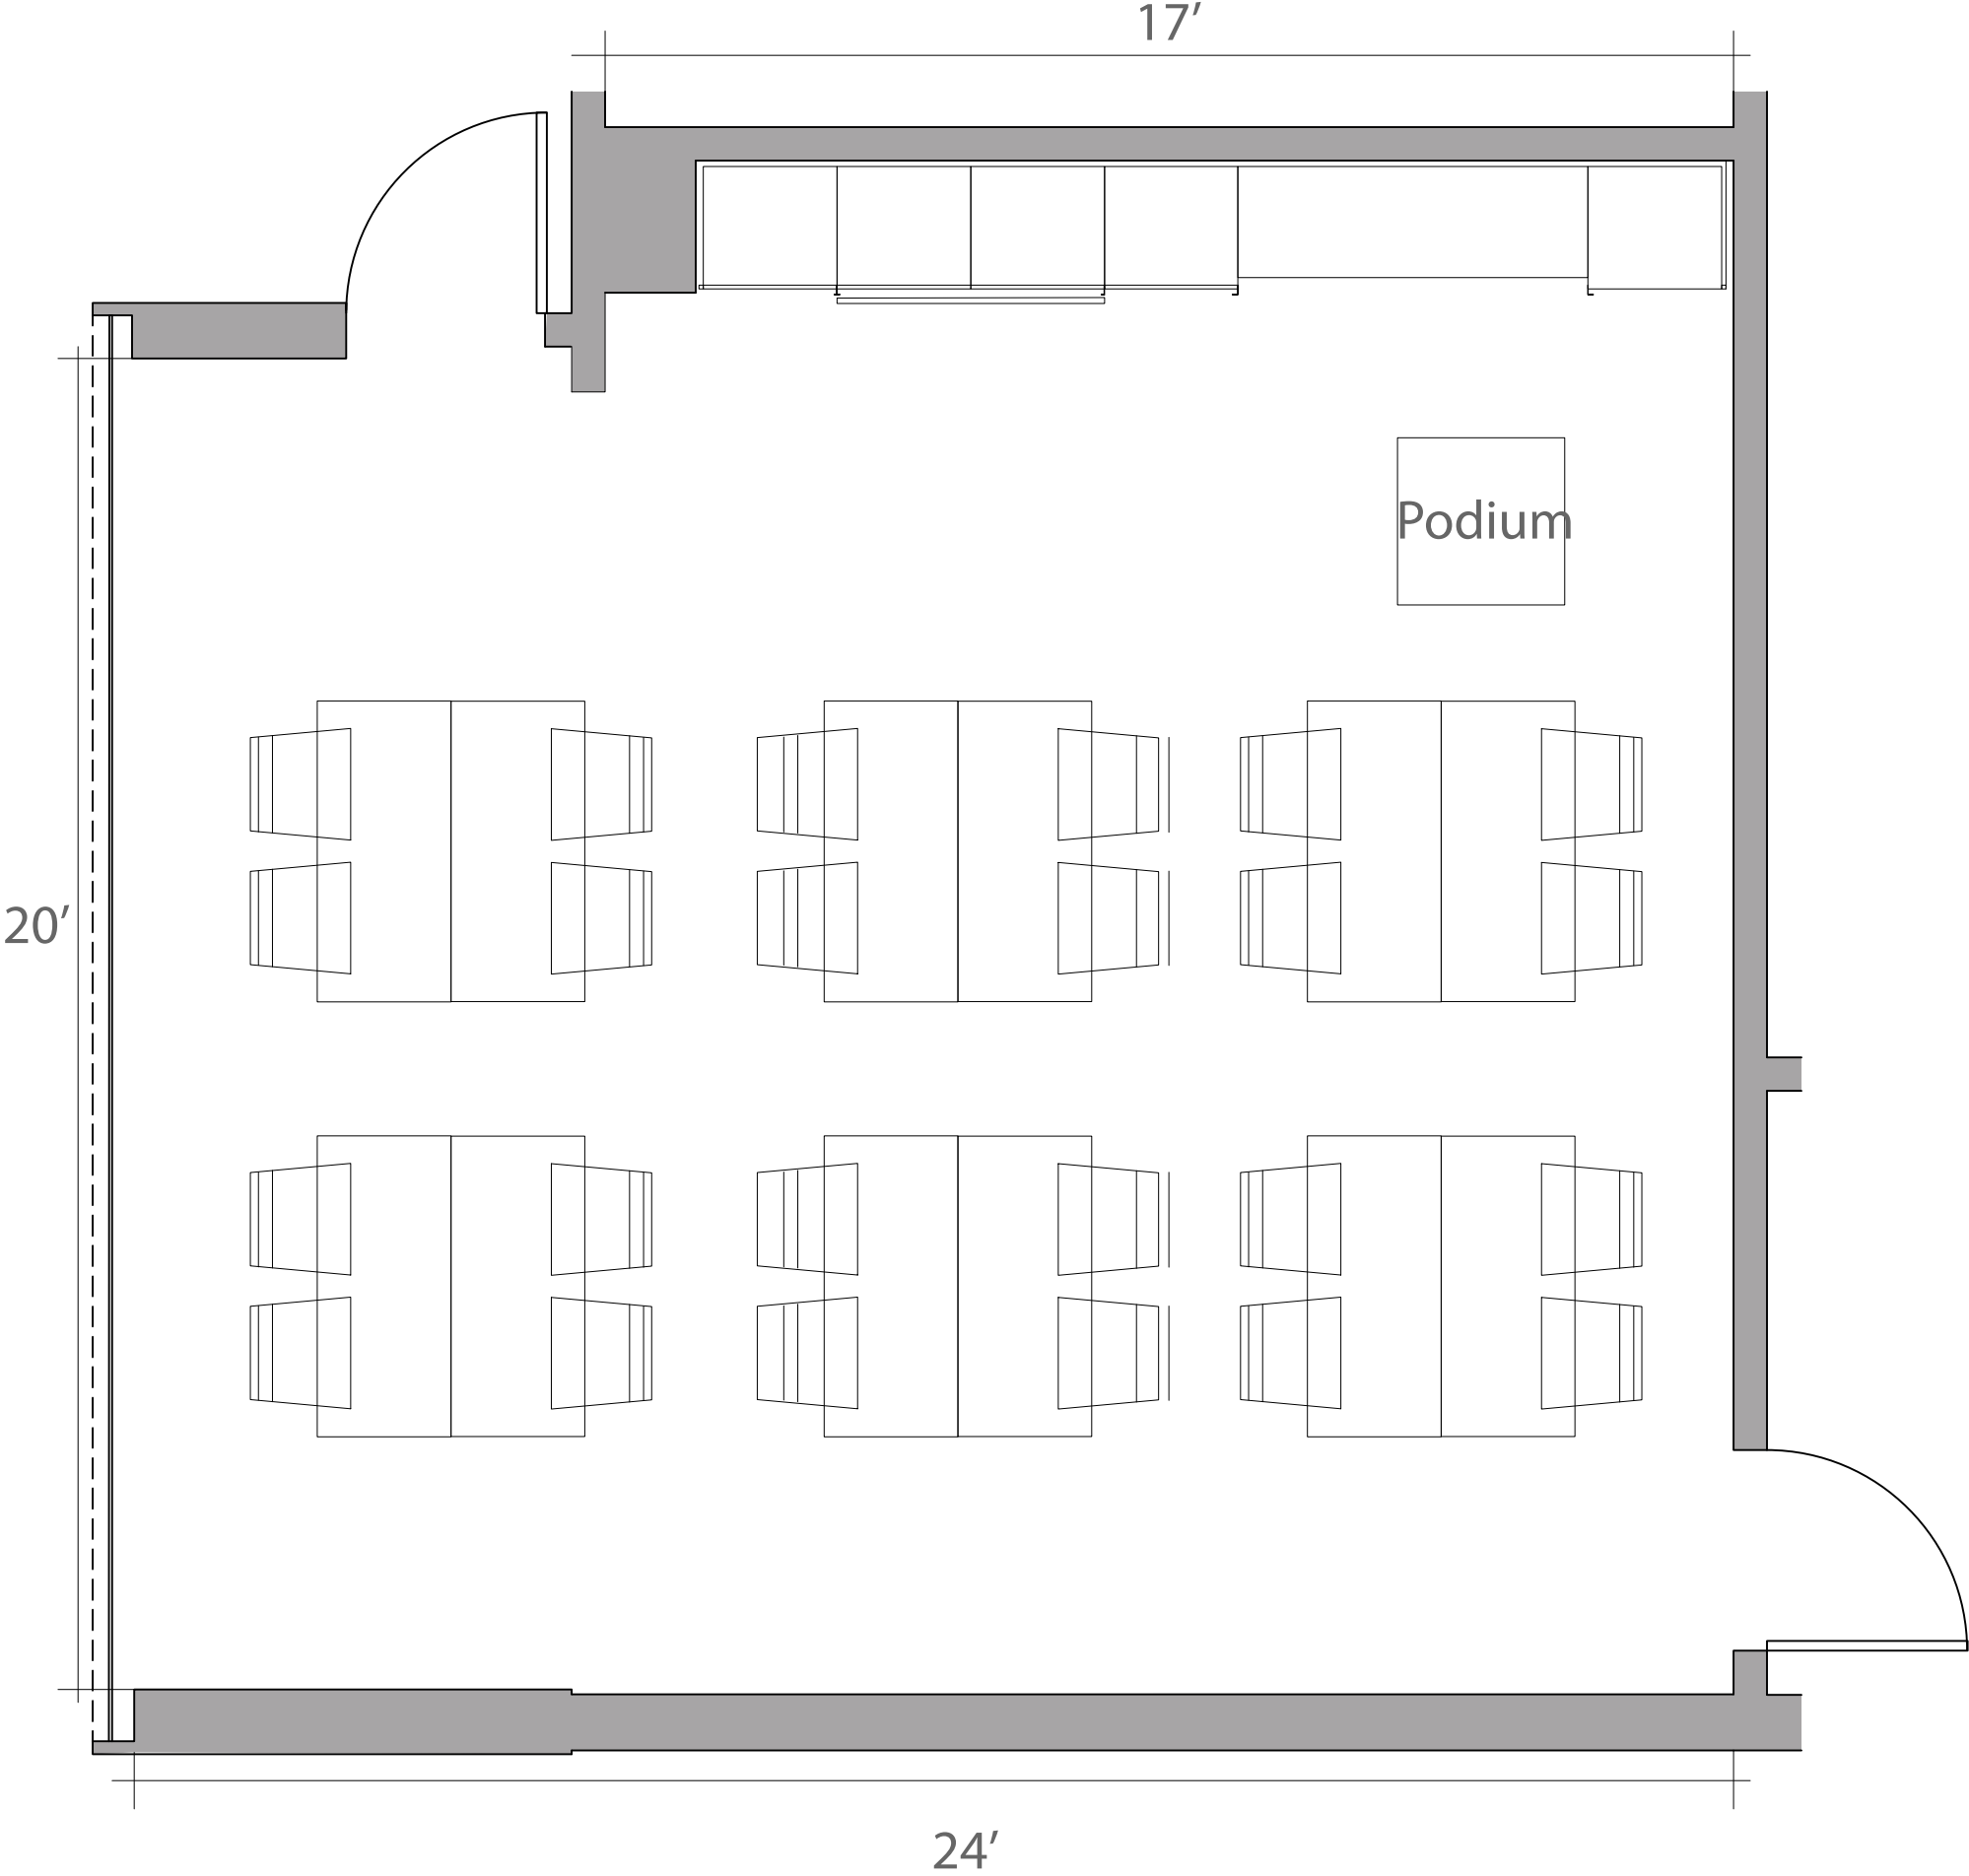

PLEASE RETURN THE FURNITURE IN THIS ROOM AS SHOWN.

**POPLAR HALL | Meeting Room 105**

514 sq. ft.  
Seating Capacity: 24  
Fire Safety Capacity: 34