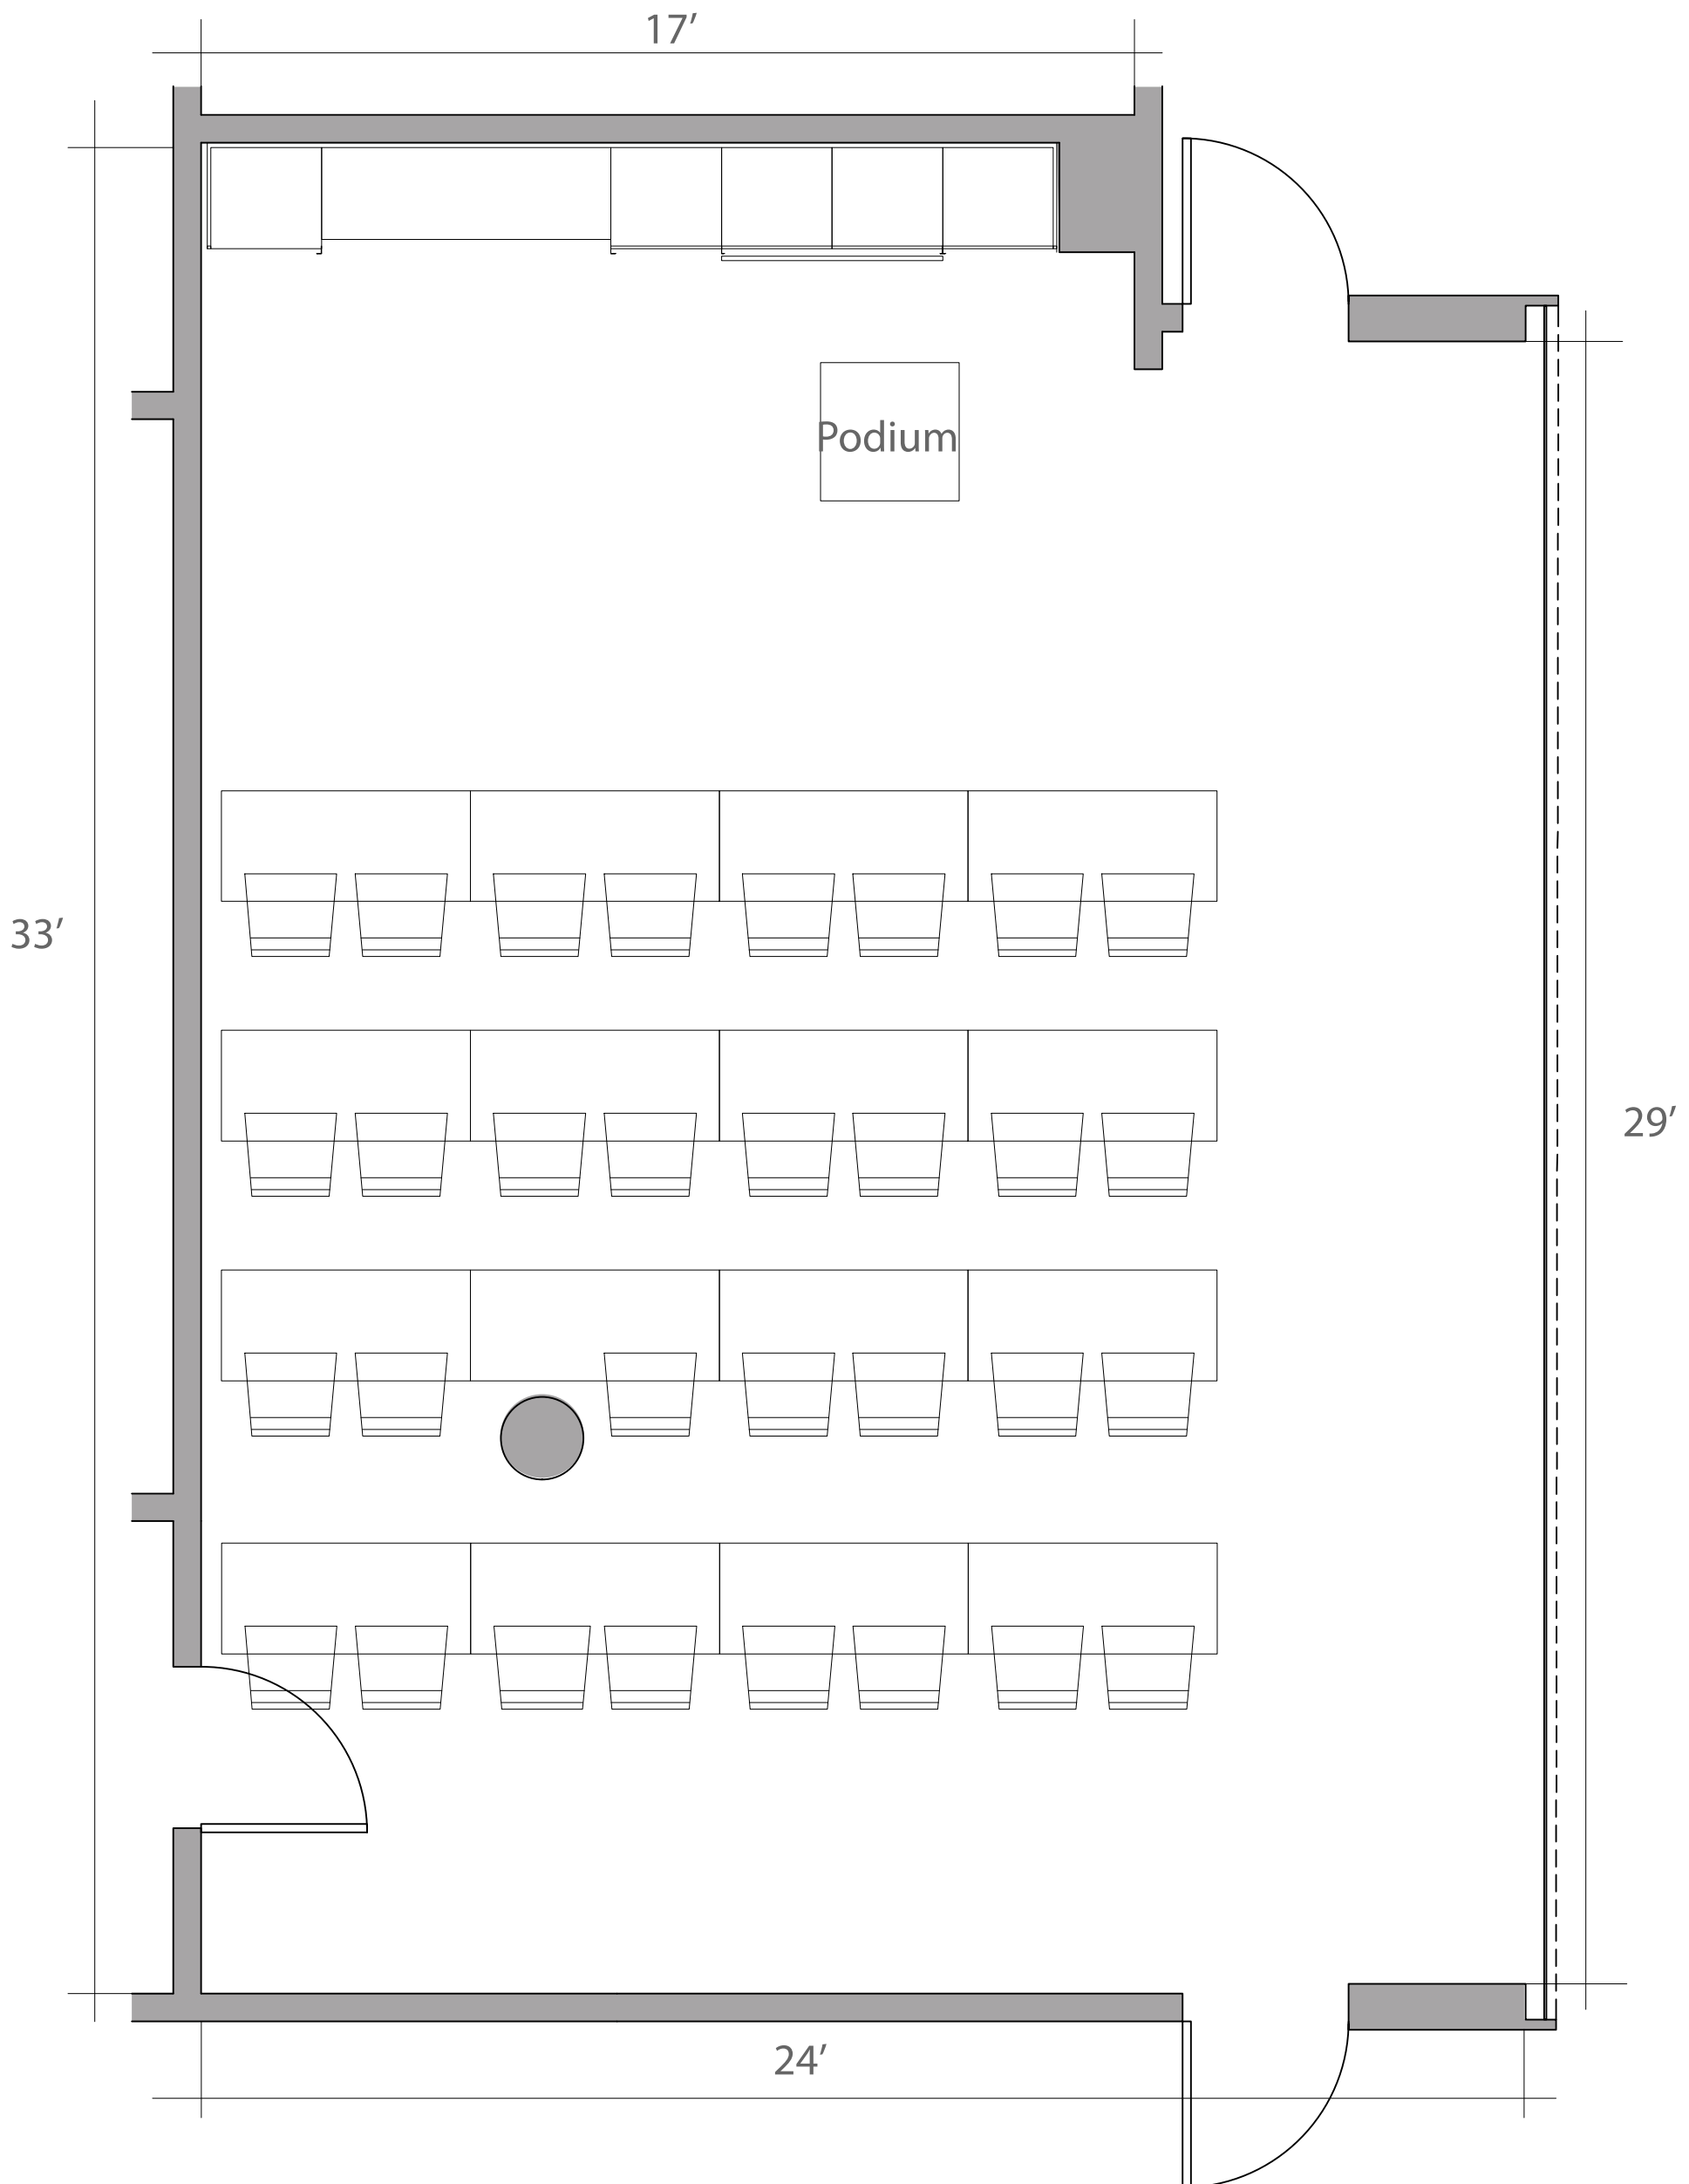

PLEASE RETURN THE FURNITURE IN THIS ROOM AS SHOWN.

**POPLAR HALL | Meeting Room 106**

730 sq. ft.

Seating Capacity: 31

Fire Safety Capacity: 48