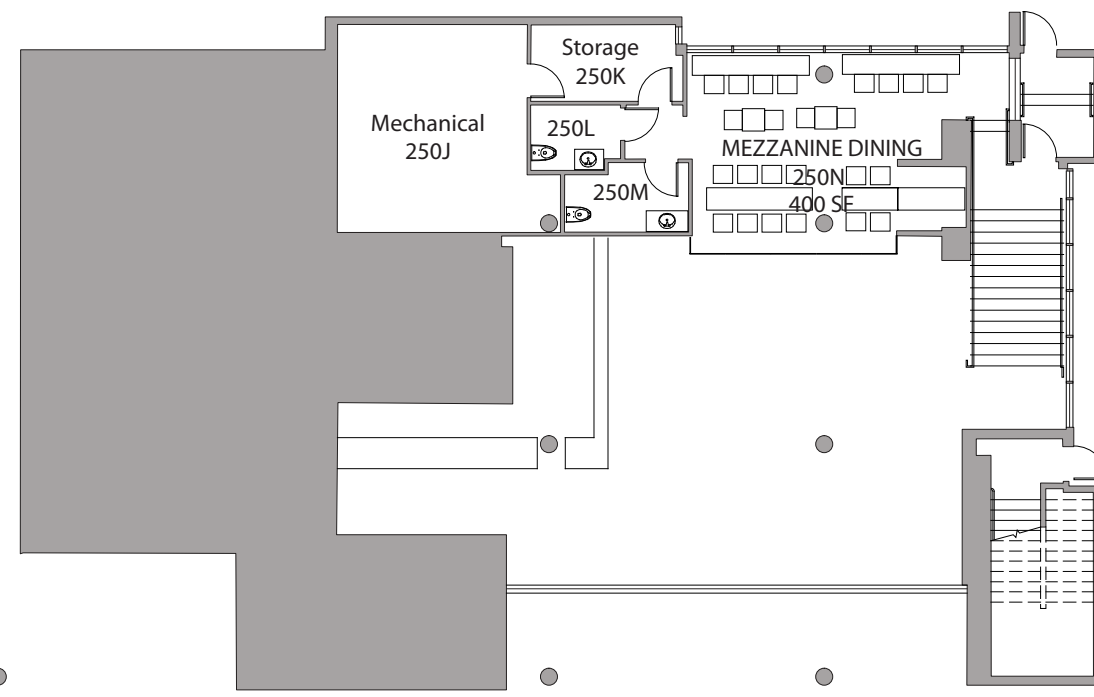

MAIN DINING

MEZZANINE DINING

UNIVERSITY WAY

NE CAMPUS PARKWAY

ELM Hall-Second Floor

ELM Hall-Fourth Floor